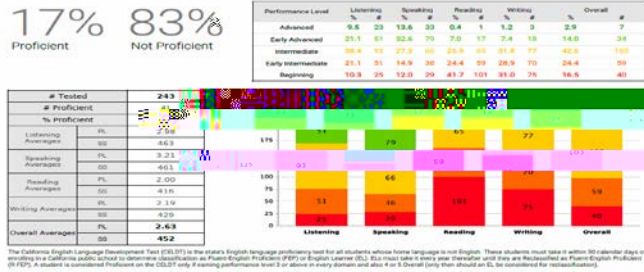

## Site CELDT Student List

List of all students domain scores and Level if proficient on CELDT with test purpose, test date and chart

## Pivot Table

View 2 years data by subject with performance level change